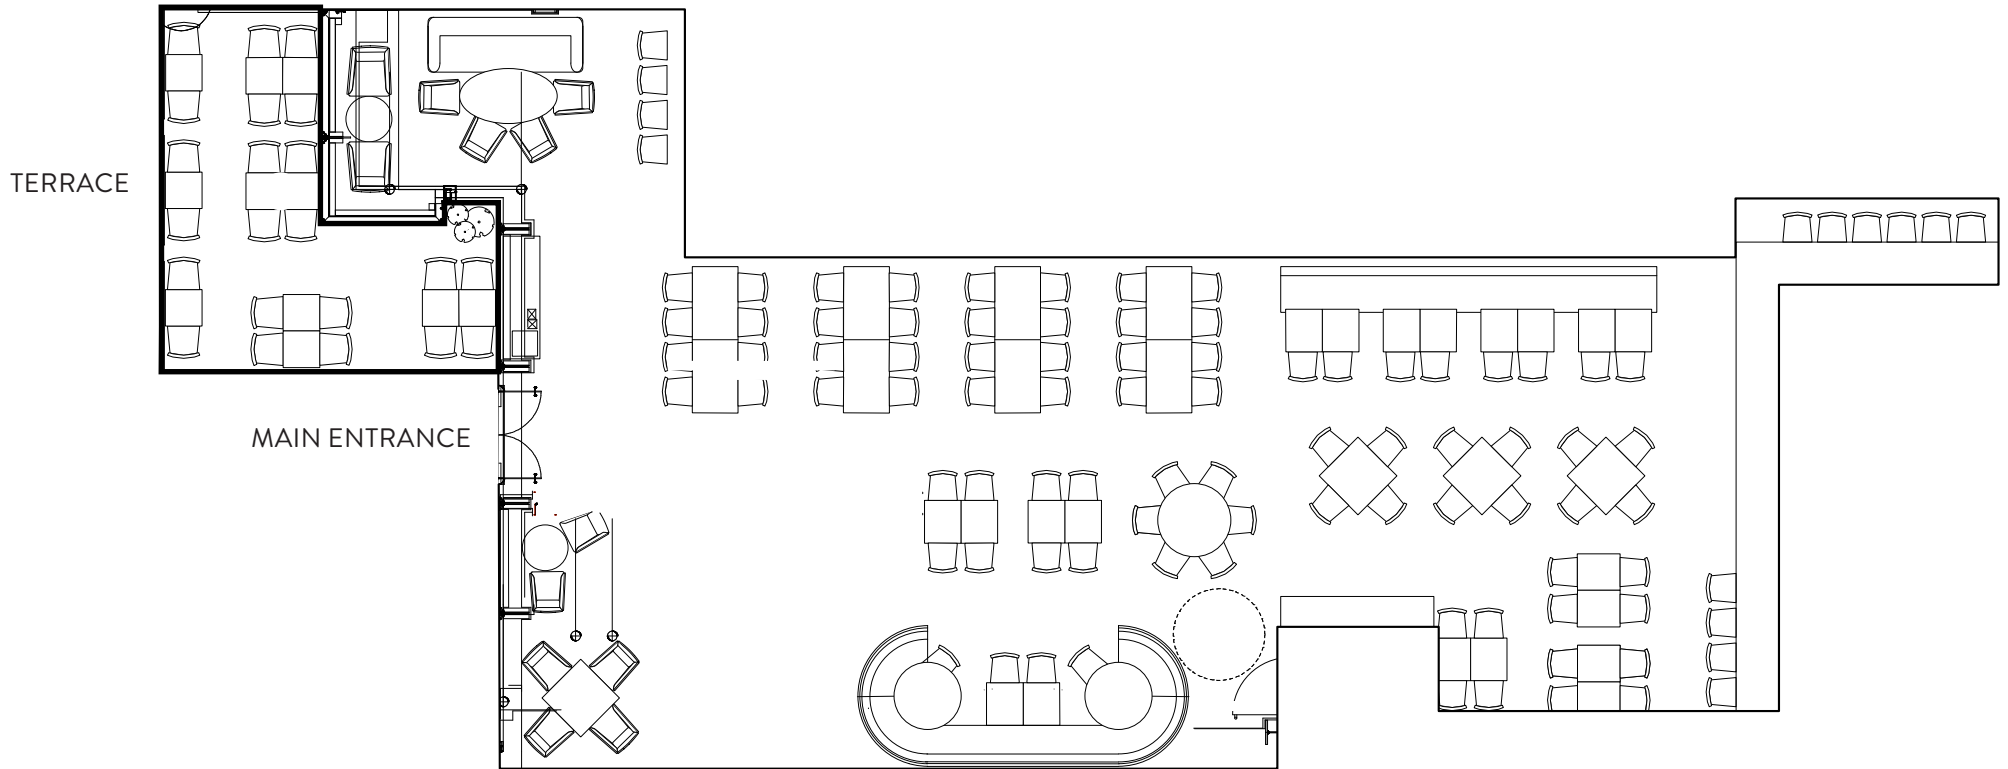

## STYLE

Spread across two beautifully designed floors – visible through floor-to-ceiling glass windows – and separated by a show-stopping spiral staircase, guests are greeted by a beautiful bar and dining area, with a statement back bar illuminating the various bottles of wine and spirits available. Towards the rear is an intimate restaurant and open-plan kitchen with counter dining, bringing all the action of the grill to diners who want a front row seat. Sink into comfortable armchairs draped in fur upstairs in the library lounge during the colder months. There is also an alfresco terrace, complete with blankets and hot water bottles for year-round revelry.

## EVENTS

The Refinery's spacious interior allows for a host of private events, launches and parties to be catered for from small groups to full venue hire. When set up, the stunning ground floor seats 127 in total (202 standing), whilst the mezzanine seats 70 and 198 standing. The space can be easily split into different sections and the gorgeous alfresco terrace has space for 22 seated, rendering the bar & restaurant able to seat 219 covers in total.

## GROUND FLOOR

Total indoor seated	127
Total indoor standing	202
Terrace seated	22

**1st FLOOR**

Total Standing Space:  
Total Seated Space:

198  
70