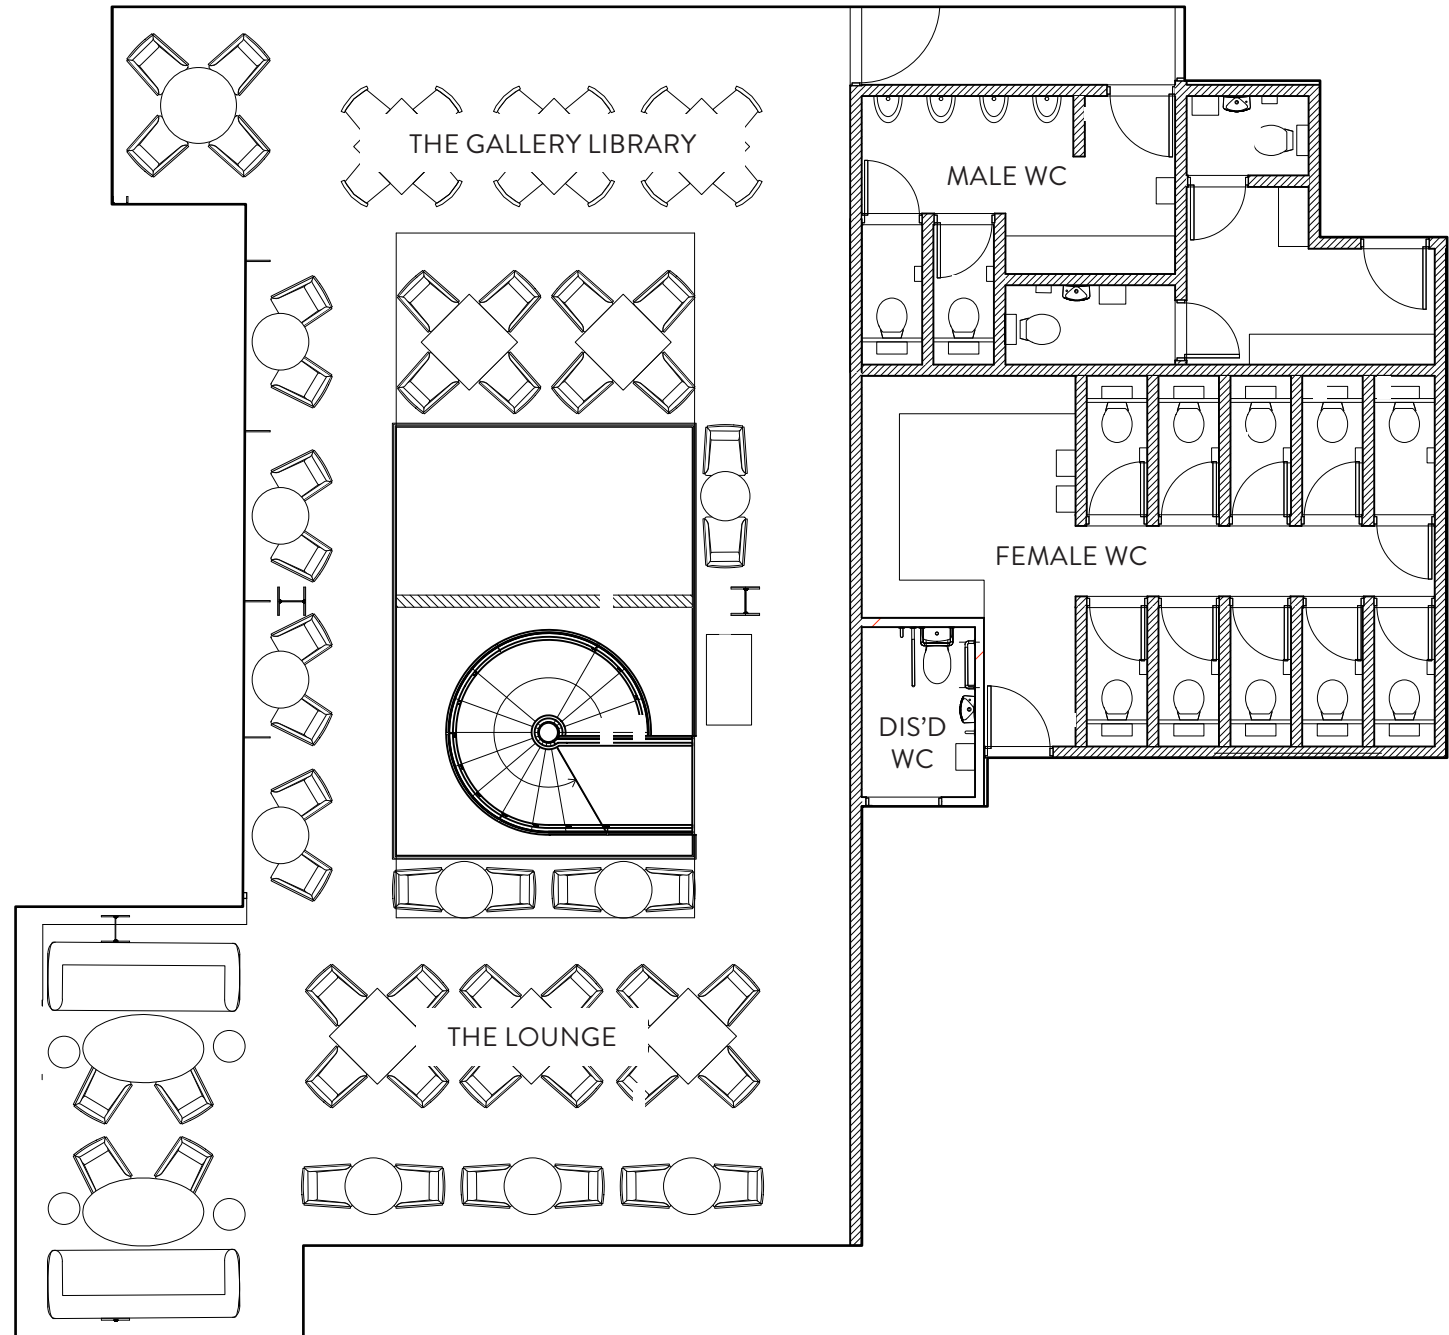

## STYLE

Spread across two beautifully designed floors – visible through floor-to-ceiling glass windows – and separated by a show-stopping spiral staircase, guests are greeted by a beautiful bar and dining area, with a statement back bar illuminating the various bottles of wine and spirits available. Towards the rear is an intimate restaurant and open-plan kitchen with counter dining, bringing all the action of the grill to diners who want a front row seat. Sink into comfortable armchairs draped in fur upstairs in the library lounge during the colder months. There is also an alfresco terrace, complete with blankets and hot water bottles for year-round revelry.

## EVENTS

The Refinery's spacious interior allows for a host of private events, launches and parties to be catered for from small groups to full venue hire. When set up, the stunning ground floor seats 127 in total (202 standing), whilst the mezzanine seats 70 and 198 standing. The space can be easily split into different sections and the gorgeous alfresco terrace has space for 22 seated, rendering the bar & restaurant able to seat 219 covers in total.

## GROUND FLOOR

Total indoor seated	127
Total indoor standing	202
Terrace seated	22

**1st FLOOR**

Total Standing Space:  
Total Seated Space:

198  
70